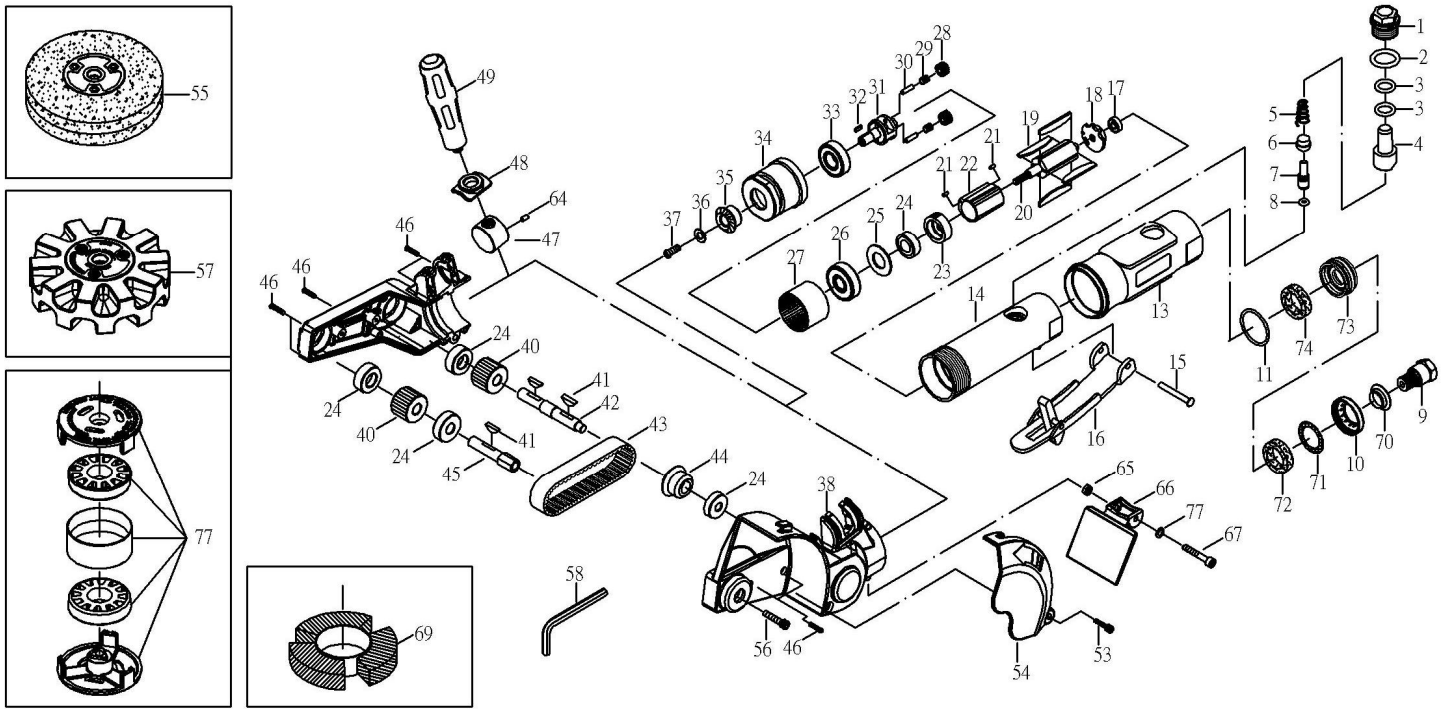

# METAL BLASTER KIT SET

NO	PART NO	DESCRIPTION	Q'TY
01	70001	SCREW	1
02	70002	O-RING(P12)	1
03	70003	O-RING(P8)	2
04	70004	AIR REGULATOR	1
05	50332	SPRING	1
06	70429	VALVE STEM BUSHING	1
07	70007	VALVE STEM	1
08	UT-OB-04	O-RING(3.5*1.4)	1
09	70009	AIR INLET	1
10	ST20010	EXHAUST SLEEVE	1
11	70011	O-RING(26.7*1.78)	1
13	70014	PROTECTING RUBBER	1
14	ST21015	HOUSING	1
15	70432BK	SPRING PIN	1
16	ST80509	LEVER	1
17	20312	BEARING(696ZZ)	1
18	ST70017	REAR PLATE	1
19	20019	ROTOR BLADE	4
20	ST165021	ROTOR (9T)	1
21	70018	PIN	2
22	ST70021	CYLINDER	1
23	ST70023	FRONT PLATE	1
24	21024	BEARING(608ZZ)	5
25	50310	WASHER	1
26	OB-31	BEARING(6001Z)	1
27	ST165028	THREAD RING GEAR	1
28	ST165029	IDLER GEAR (16T)	2
29	ST165052	NEEDLE BEARING	2
30	70028	IDLER GEAR PIN	2
31	ST246631	GEAR PLATE	1
32	ST246632	SLIDING KEY	1
33	24531	BEARING (6200ZZ)	1
34	ST246634	CLAMP NUT	1
35	ST246635	BEVEL GEAR	1

NO	PART NO	DESCRIPTION	Q'TY
36	ST246636	WASHER	1
37	81446	SCREW	1
38	ST28038RL	PLASTIC HOUSING	1
40	ST246640	TOOTHED PULLEY	2
41	ST70407	KEY (3*13)	3
42	ST246642	BELT DRIVE SHAFT	1
43	ST246643	TOOTHED BELT	1
44	ST246644	LEFT BEVEL GEAR (20T)	1
45	ST246645	BELT DRIVE SHAFT	1
46	ST246646	SCREW (3*18L)	11
47	ST28047	NUT	1
48	ST28048	HANDLE RING	1
49	BT87044	HANDLE	1
53	UT-2HG-52	SCREW	1
54	ST28054	COVER	1
55	ST-BT246652	STRIPPING WHEEL	1
56	BT246659	SCREW (1/4"*28UNF*1")	1
57	ST-BTRE115-30	ERASER	1
58	BT28058	HEX (3/16")	1
62	ST28062	WASHER	1
64	81343	PIN (3*5)	1
65	ST21538	NUT	1
66	ST28066	STOP BOARD	1
67	BT246652-4	SCREW	1
69	BTWW103-23-5	WIRE WHEEL(FINE,STRAIGHT)	1
69	BTWW103-23-5.5	WIRE WHEEL(MEDIUM,INCLINED)	1
69	BTWW103-23-7	WIRE WHEEL(COARSE,INCLINED)	1
70	ST20036	MUFFLER BODY	1
71	ST20037	STAINLESS MESH	1
72	ST20035	SILENCER	1
73	ST20034	MUFFLER	1
74	ST20035A	SILENCER	1
77	ST-BT246655B-K03A	ADAPTER SET	1