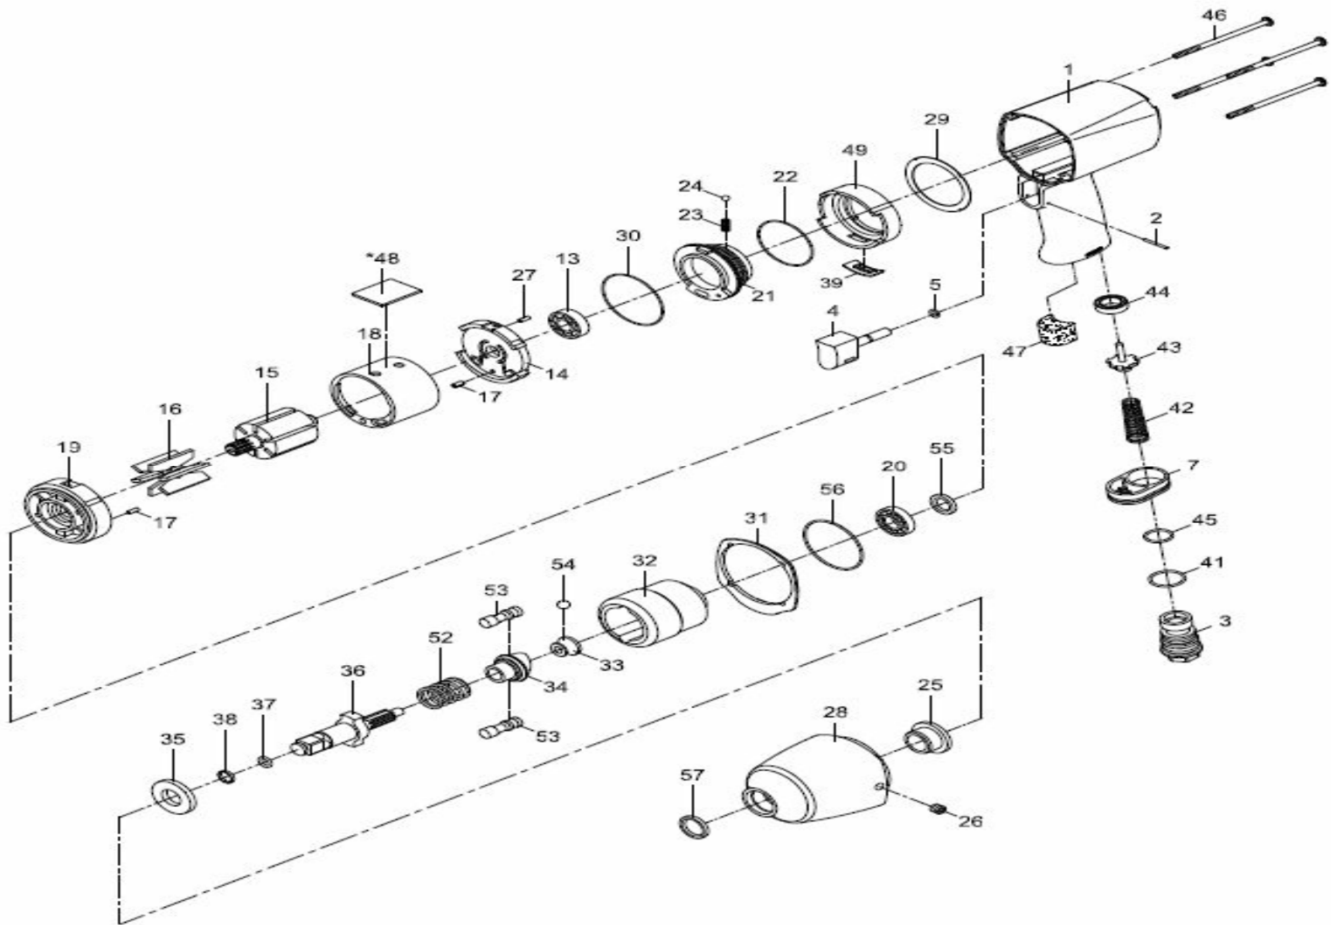

# UT8138 1/2" IMPACT WRENCH

PART NO	DESCRIPTION
1 43-4131P01	Motor Housing
2 62054	Spring Pin
3 43-403603	Air Inlet
4 43-403204	Trigger
5 OR00400100	O-Ring
7 43-403607	Exhaust Diffuser
13 040313	Ball Bearing
14 43-413114	Rear End Plate
15 43-413115-21	Rotor
16 43-231F16	Rotor Blade
17 SP03050800	Spring Pin
18 43-231F18	Cylinder
19 43-413119-21	Front End Plate
20 072021	Ball Bearing
21 43-403621	Air Regulator
22 OR03805200	O-Ring
23 43-403323	Spring
24 5K-3011B25	Steel Ball
25 43-403225-12	Anvil Bushing
26 40312-13	Set Screw
27 70117	Spring Pin
28 43-413128-21	Hammer Case
29 43-403334	Gasket
30 OR04800100	O-Ring

PART NO	DESCRIPTION
31 43-413135	Gasket
32 43-403208	Hammer Cage
33 43-403211	Cam Ball Pilot
34 43-403226	Cam
35 43-403229	Washer
36 43-403202	Anvil
37 40305	O-Ring
38 40303	Retaining Ring
39 43-413137	Gasket
41 72023	O-Ring
42 43-403647	Valve Spring
43 43-403148	Valve Stem
44 43-403145	Rubber Spacer
45 72009	O-Ring
46 43-403330	Screw
47 75-725153	Muffler Material
48 43-413151	Muffler Material
49 43-413149	Inlet Guide
52 43-403237	Spring
53 43-403217	Pin Anvil Hammer
54 43-403245	Stell Ball
55 40336	Oil Seal
56 OR05000200	O-Ring
57 43-403238	Oil Seal