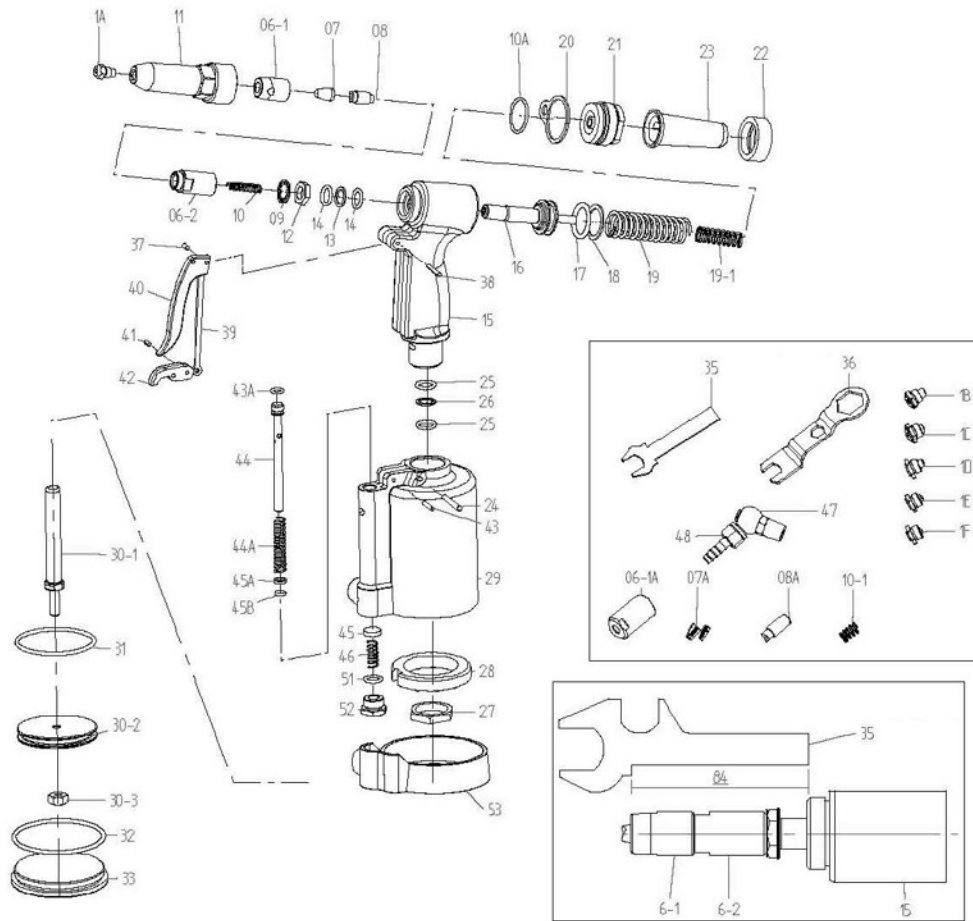

# Universal Tool

UT50PPA-A 1/4" (6.4mm) Capacity Riveter

Ref No	Part No	Description
1A	50PPA-1A	Nosepiece 1/4" 6.4mm
1B	50PPA-1B	Nosepiece 7/32" 5.6mm
1C	50PPA-1C	Nosepiece 3/16" 4.8mm
1D	50PPA-1D	Nosepiece 5/32" 4.0mm
	50PPA-1E	Nosepiece 1/8" 3.2mm
1F	50PPA-1F	Nosepiece 3/32" 2.4mm
06-1	50PPA-06-1	Jaw Case Front For 1/4", 7/32", 3/16"
06-1A	50PPA-06-1A	Jaw Case Front For 5/32", 1/8", 3/32"
06-2	50PPA-06-2	Jaw Case End
7	50PPA-07	Jaw For 1/4", 7/32", 3/16" <b>(2)</b>
07A	50PPA-07A	Jaw For 5/32", 1/8", 3/32" <b>(2)</b>
8	50PPA-08	Jaw Pusher For 1/4", 7/32", 3/16"
08A	50PPA-08A	Jaw Pusher For 5/32", 1/8", 3/32"
9	50PPA-09	Case Washer Ring
10	50PPA-10	Jaw Pusher Spring For 1/4", 7/32", 3/16"
10-1	50PPA-10-1	Jaw Pusher Spring For 5/32", 1/8", 3/32"
10A	50PPA-10A	Frame Cap O Ring
11	50PPA-11	Frame Head
12	50PPA-12	Case Lock Nut
13	50PPA-13	Back Up Ring
14	50PPA-14	Back Up O Ring
15	50PPA-15	Frame
16	50PPA-16	Oil Piston
17	50PPA-17	Oil Piston O Ring
18	50PPA-18	Back Up Ring
19	50PPA-19	Return Spring Large
19-1	50PPA-19-1	Return Spring Small
20	50PPA-20	Hanging Clip
21	50PPA-21	Frame Cap
22	50PPA-22	Frame Cap Nut
23	50PPA-23	Safety Cap
24	50PPA-24	Setting Screw Pin