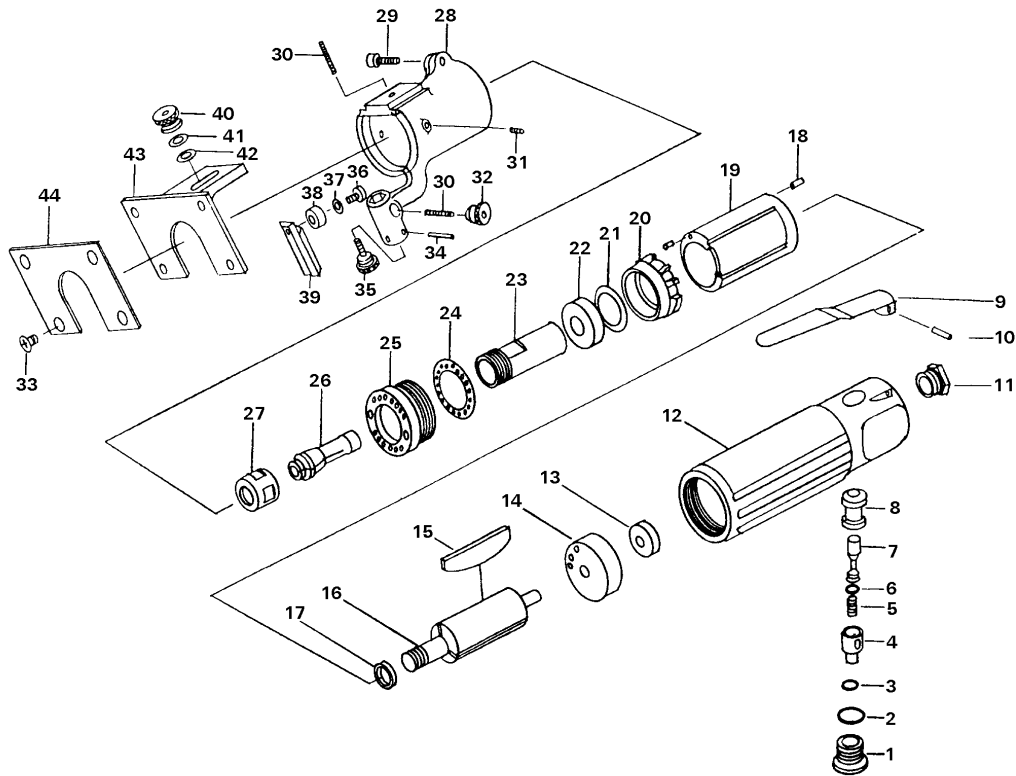

UT1054

Laminate Trimmer

Ref No	Part No	Description
1	729262	Throttle Valve Screw
2	729073	O-Ring
3	729088	O-Ring
4	729282	Regulator
5	729258	Throttle Valve Spring
6	1012370	O-Ring
7	729259	Throttle Valve
8	729261	Throttle Valve Bushing
9	900578	Throttle Lever
10	729167	Pin
11	729162	Air Inlet
12	900579	Motor Housing
13	1010183	Ball Bearing
14	900580	Rear End Plate
15	729709	Rotor Blade
16	900581	Rotor
17	729711	Rotor Spacer
18	729707	Pin (2)
19	729708	Liner (Cylinder)
20	900582	Front End Plate
21	729714	Motor Shim
22	729113	Ball Bearing

Ref No	Part No	Description
23	729715	Spindle
24	900583	Silencer
25	900584	Locking Nut
26	92233	Collet (1/4")
27	729719	Collet Nut
28	900585	Trimmer Housing
29	900339	Cap Screw
30	900586	Screw
31	900587	Set Screw (2)
32	900588	Clamp Screw
33	900589	Screw (4)
34	900590	Pin (2)
35	900591	Adjust Screw
36	900592	Screw
37	900593	Washer
38	900594	Ball Bearing
39	900595	Adjust Bar
40	900596	Nut
41	900066	Washer
42	900597	Washer
43	900598	Shoe
44	900599	Shoe Plate